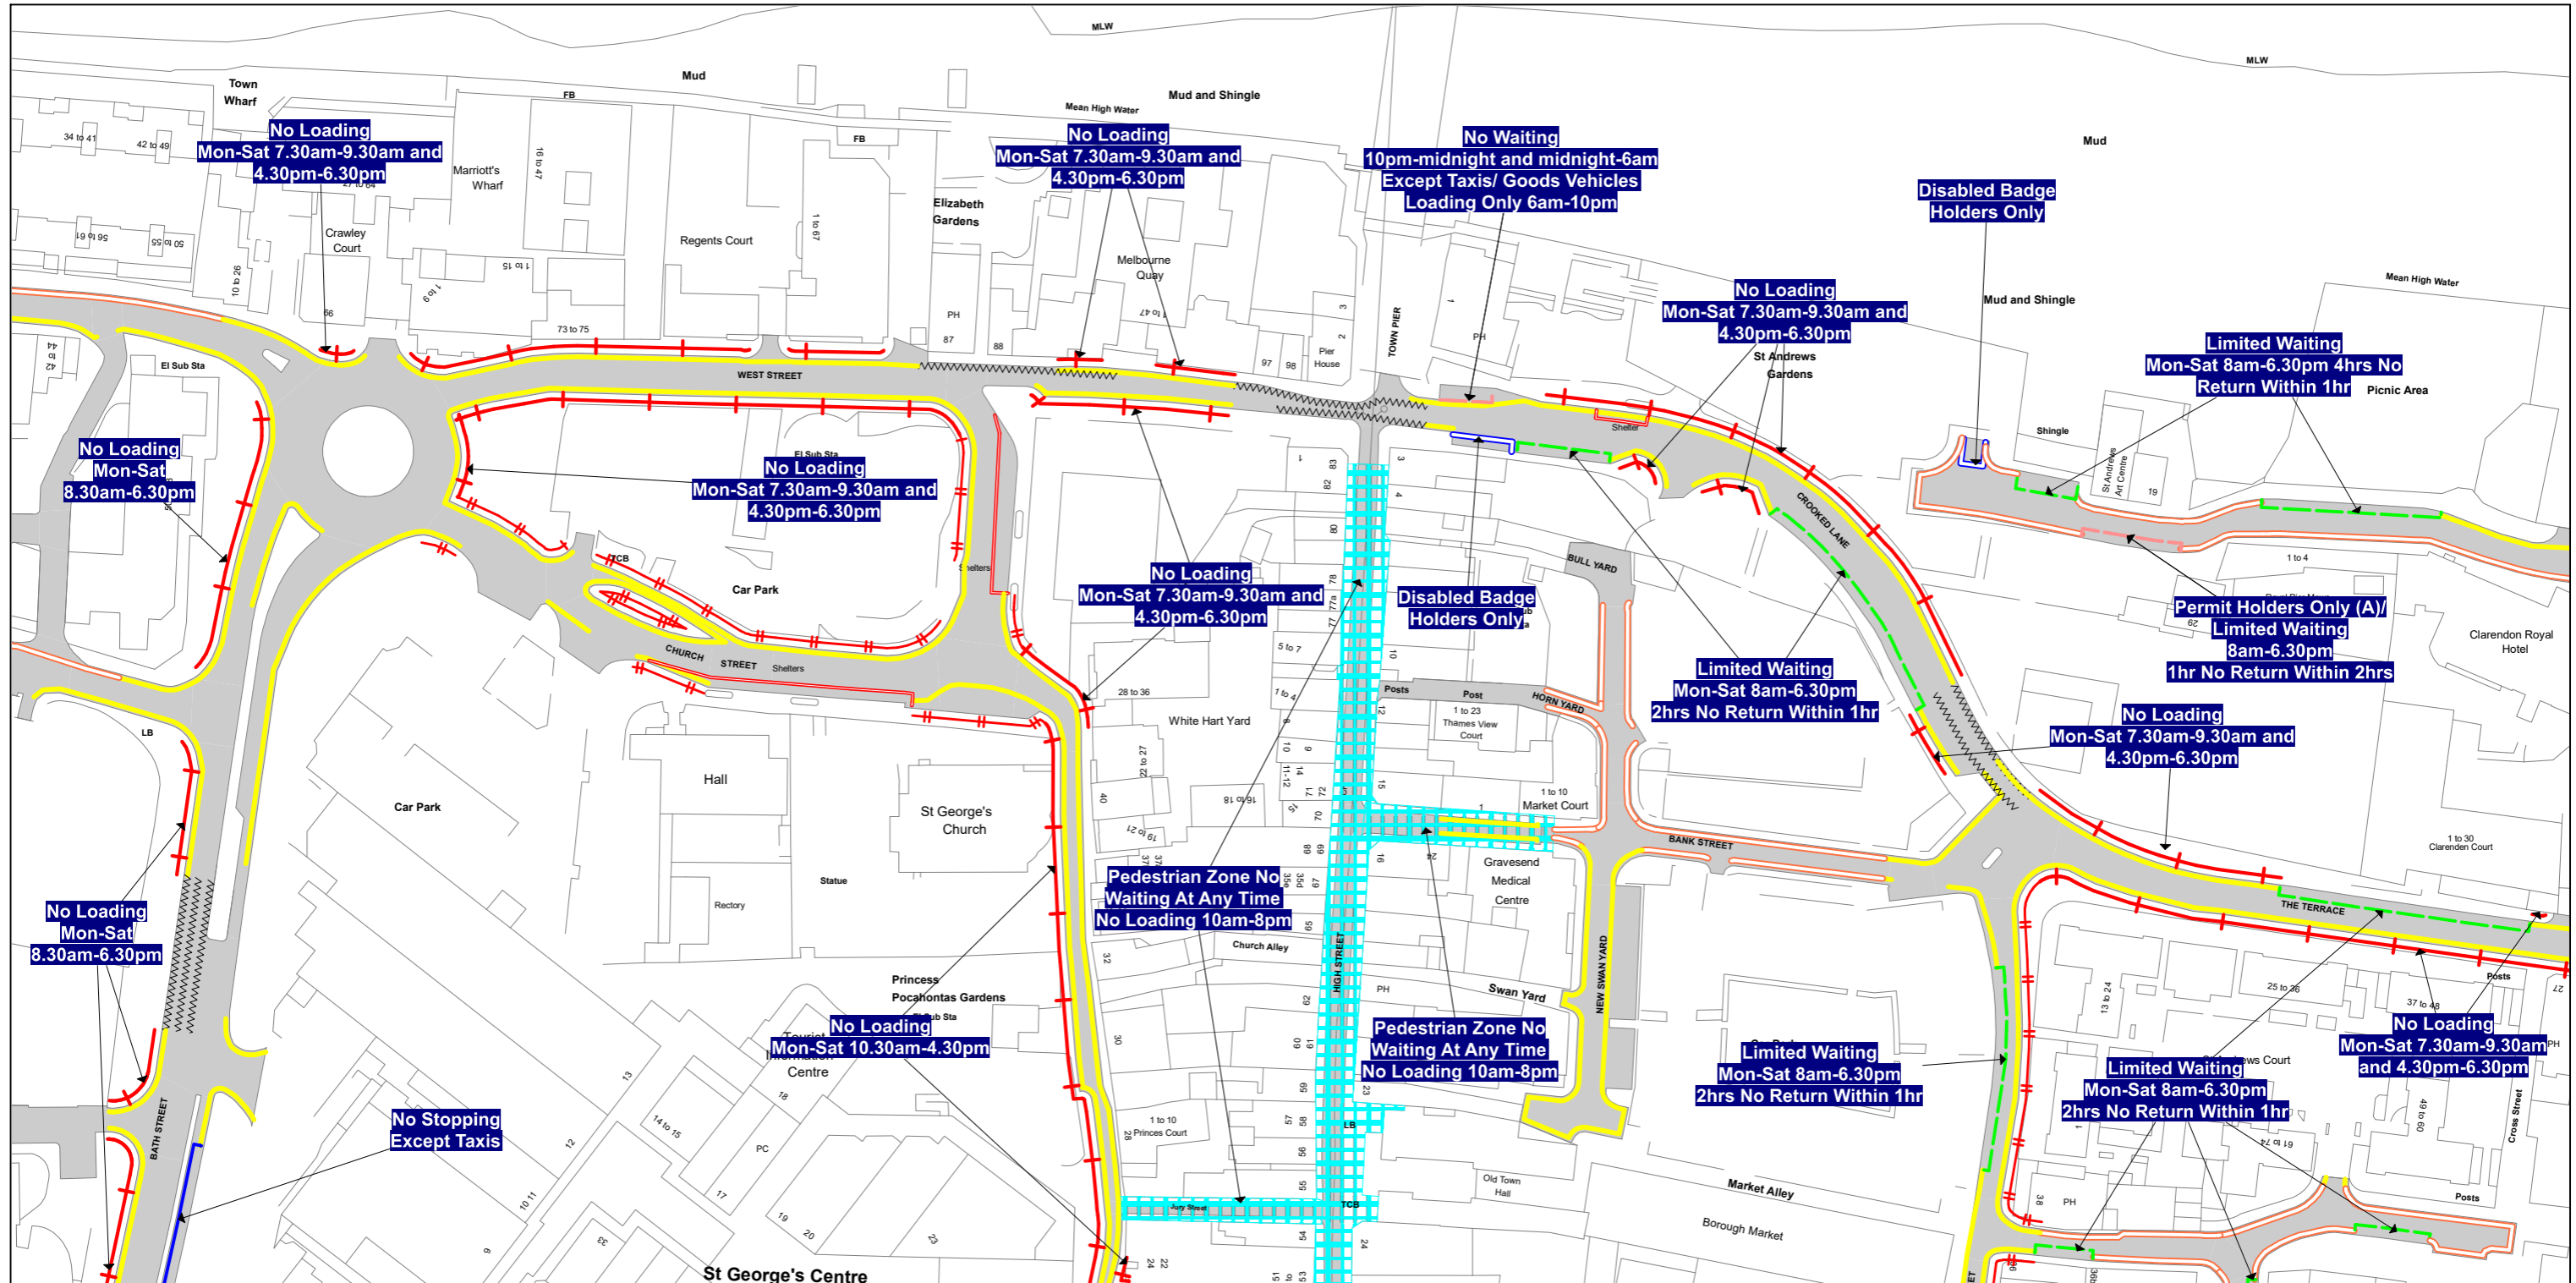

THE KENT COUNTY COUNCIL ON-STREET WAITING RESTRICTIONS AND STREET PARKING PLACES MAP SCHEDULES

SCALE - 1 : 1250 at A3 size

NOTE: SEE STATIC MAP SCHEDULE LEGEND FOR RESTRICTIONS DISPLAYED

This map is reproduced from Ordnance Survey material with the permission of Ordnance Survey on behalf of the Controller of Her Majesty's Stationery Office © Crown Copyright. Unauthorised reproduction infringes Crown copyright and may lead to prosecution or civil proceedings. Kent County Council Licence No: 100019238 2022

Status: PROPOSED

Tile Reference: Tile Ref: W50

Sheet Revision Number: 1

Sheet Active From: 14/01/2022